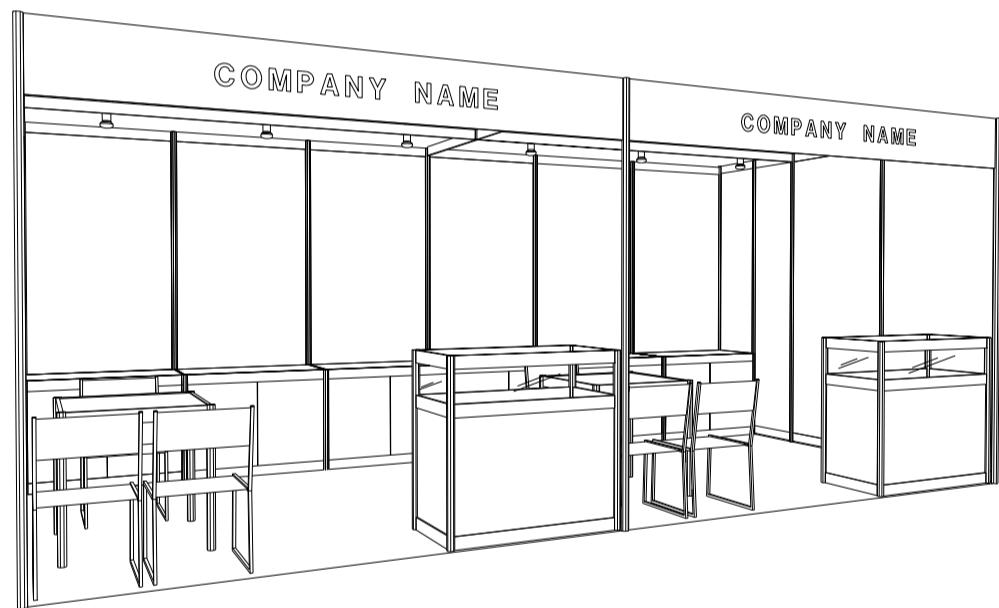

6M x 3M Standard Booth (Option B)

六米乘三米標準攤位(選項B)

PLAN

PERSPECTIVE VIEW

FRONT ELEVATION

BOOTH SPECIFICATION		QTY
	Lockable cabinet (1mL x 0.5mD x 0.75mH)	6
	Meeting table (0.7mL x 0.7mD x 0.75mH)	2
	TABLE SHOWCASE COUNTER (1mL x 0.5mD x 1mH)	2
	Black leather chair	6
	23W energy saving lamp spotlight (yellow)	6
	23W energy saving lamp Longarmed spotlight (yellow)	4
	500w Square pin power socket	2
	RUBBISH BIN	2

6M x 3M Standard Booth (Left Corner) (Option B)

六米乘三米標準攤位 (左邊角位) (選項B)

PLAN

PERSPECTIVE VIEW

FRONT ELEVATION

BOOTH SPECIFICATION		QTY
	Lockable cabinet (1mL x 0.5mD x 0.75mH)	6
	Meeting table (0.7mL x 0.7mD x 0.75mH)	2
	TABLE SHOWCASE COUNTER (1mL x 0.5mD x 1mH)	2
	Black leather chair	6
	13W LED lamp spotlight (yellow)	6
	13W LED lamp Longarmed spotlight (yellow)	4
	500w Square pin power socket	2
	RUBBISH BIN	2

*The Hong Kong Trade Development Council reserves the right to change the configuration if necessary.

*如有需要，香港貿易發展局有權更改攤位結構。

6M x 3M Standard Booth (Right Corner) (Option B)

六米乘三米標準攤位 (右邊角位) (選項B)

PLAN

PERSPECTIVE VIEW

FRONT ELEVATION

BOOTH SPECIFICATION		QTY
	Lockable cabinet (1mL x 0.5mD x 0.75mH)	6
	Meeting table (0.7mL x 0.7mD x 0.75mH)	2
	TABLE SHOWCASE COUNTER (1mL x 0.5mD x 1mH)	2
	Black leather chair	6
	13W LED lamp spotlight (yellow)	6
	13W LED lamp Longarmed spotlight (yellow)	4
	500w Square pin power socket	2
	RUBBISH BIN	2