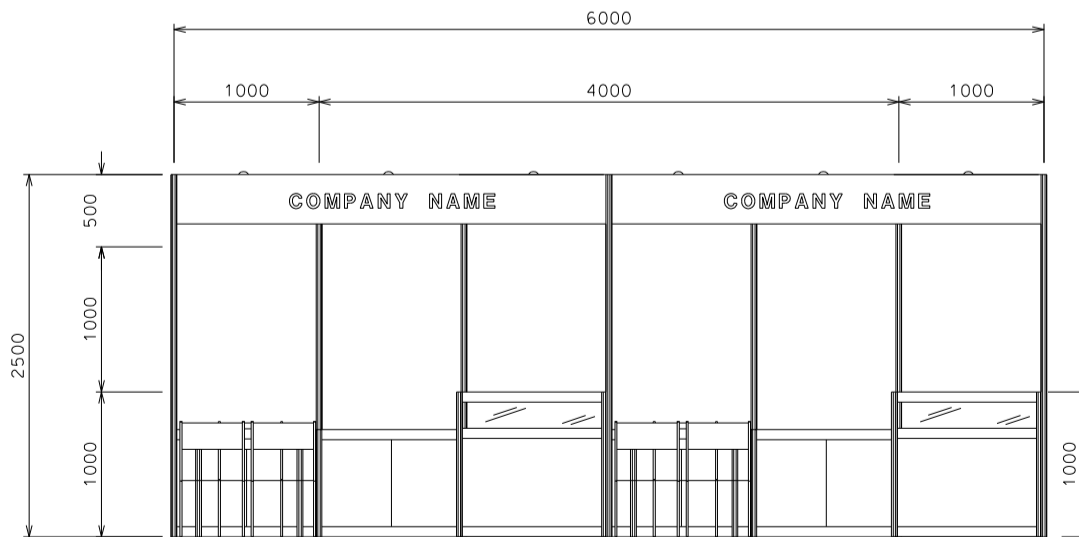

6M x 3M Standard Booth (Option B)

六米乘三米標準攤位(選項B)

PLAN

PERSPECTIVE VIEW

FRONT ELEVATION

BOOTH SPECIFICATION		QTY
	Lockable cabinet (1mL x 0.5mD x 0.75mH)	6
	Meeting table (0.7mL x 0.7mD x 0.75mH)	2
	TABLE SHOWCASE COUNTER (1mL x 0.5mD x 1mH)	2
	Black leather chair	6
	23W energy saving lamp spotlight (yellow)	6
	23W energy saving lamp Longarmed spotlight (yellow)	4
	500w Square pin power socket	2
	RUBBISH BIN	2

6M x 3M Standard Booth (Left Corner) (Option B)

六米乘三米標準攤位 (左邊角位) (選項B)

PLAN

PERSPECTIVE VIEW

FRONT ELEVATION

BOOTH SPECIFICATION		QTY
	Lockable cabinet (1mL x 0.5mD x 0.75mH)	6
	Meeting table (0.7mL x 0.7mD x 0.75mH)	2
	TABLE SHOWCASE COUNTER (1mL x 0.5mD x 1mH)	2
	Black leather chair	6
	13W LED lamp spotlight (yellow)	6
	13W LED lamp Longarmed spotlight (yellow)	4
	500w Square pin power socket	2
	RUBBISH BIN	2

*The Hong Kong Trade Development Council reserves the right to change the configuration if necessary.

*如有需要，香港貿易發展局有權更改攤位結構。

6M x 3M Standard Booth (Right Corner) (Option B)

六米乘三米標準攤位 (右邊角位) (選項B)

PLAN

PERSPECTIVE VIEW

FRONT ELEVATION

BOOTH SPECIFICATION		QTY
	Lockable cabinet (1mL x 0.5mD x 0.75mH)	6
	Meeting table (0.7mL x 0.7mD x 0.75mH)	2
	TABLE SHOWCASE COUNTER (1mL x 0.5mD x 1mH)	2
	Black leather chair	6
	13W LED lamp spotlight (yellow)	6
	13W LED lamp Longarmed spotlight (yellow)	4
	500w Square pin power socket	2
	RUBBISH BIN	2