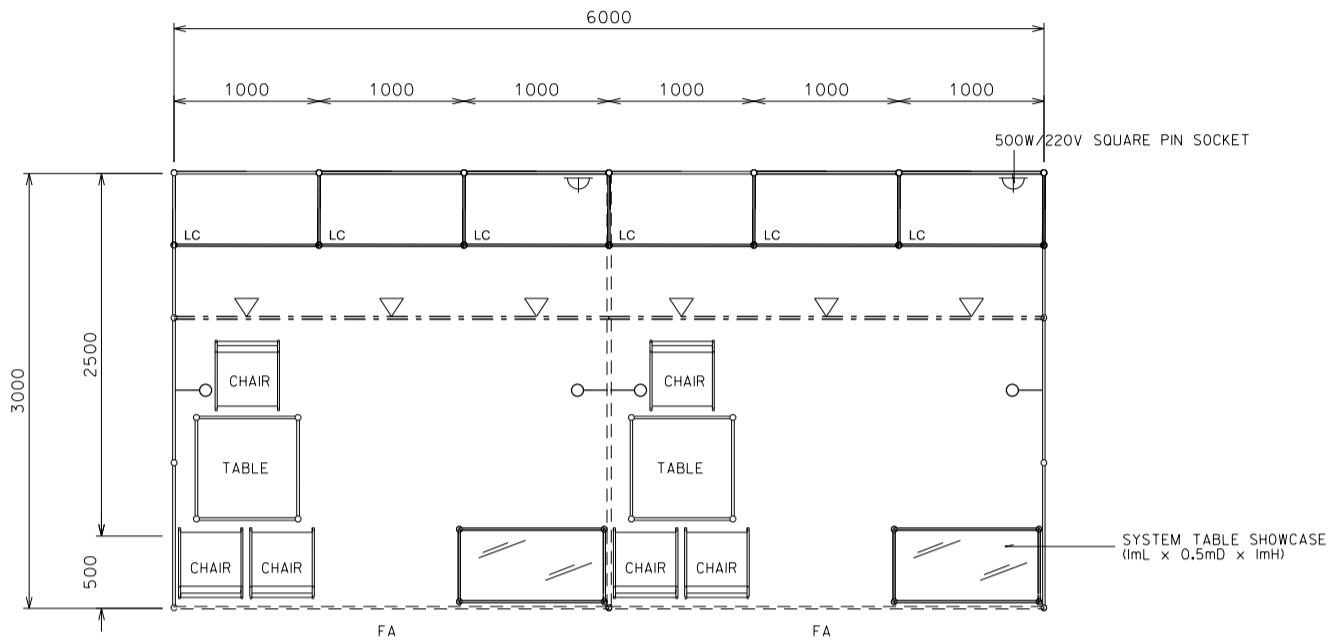

6M x 3M Standard Booth (Option B)

六米乘三米標準攤位(選項B)

PLAN

PERSPECTIVE VIEW

FRONT ELEVATION

BOOTH SPECIFICATION		QTY
	Lockable cabinet (1mL x 0.5mD x 0.75mH)	6
	Meeting table (0.7mL x 0.7mD x 0.75mH)	2
	TABLE SHOWCASE COUNTER (1mL x 0.5mD x 1mH)	2
	Black leather chair	6
	23W energy saving lamp spotlight (yellow)	6
	23W energy saving lamp Longarmed spotlight (yellow)	4
	500w Square pin power socket	2
	RUBBISH BIN	2

6M x 3M Standard Booth (Left Corner) (Option B)

六米乘三米標準攤位 (左邊角位) (選項B)

PLAN

PERSPECTIVE VIEW

FRONT ELEVATION

BOOTH SPECIFICATION		QTY
	Lockable cabinet (1mL x 0.5mD x 0.75mH)	6
	Meeting table (0.7mL x 0.7mD x 0.75mH)	2
	TABLE SHOWCASE COUNTER (1mL x 0.5mD x 1mH)	2
	Black leather chair	6
	13W LED lamp spotlight (yellow)	6
	13W LED lamp Longarmed spotlight (yellow)	4
	500w Square pin power socket	2
	RUBBISH BIN	2

*The Hong Kong Trade Development Council reserves the right to change the configuration if necessary.

*如有需要，香港貿易發展局有權更改攤位結構。

6M x 3M Standard Booth (Right Corner) (Option B)

六米乘三米標準攤位 (右邊角位) (選項B)

PLAN

PERSPECTIVE VIEW

FRONT ELEVATION

BOOTH SPECIFICATION		QTY
	Lockable cabinet (1mL x 0.5mD x 0.75mH)	6
	Meeting table (0.7mL x 0.7mD x 0.75mH)	2
	TABLE SHOWCASE COUNTER (1mL x 0.5mD x 1mH)	2
	Black leather chair	6
	13W LED lamp spotlight (yellow)	6
	13W LED lamp Longarmed spotlight (yellow)	4
	500w Square pin power socket	2
	RUBBISH BIN	2