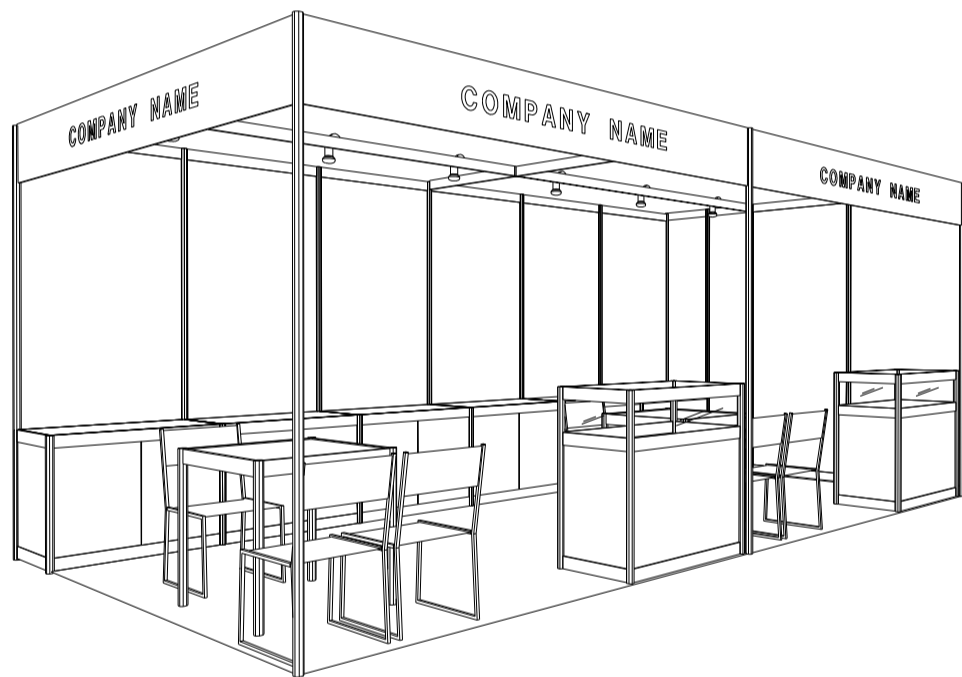

6M x 3M Standard Booth (Option B)

六米乘三米標準攤位(選項B)

PLAN

PERSPECTIVE VIEW

FRONT ELEVATION

BOOTH SPECIFICATION		QTY
	Lockable cabinet (1mL x 0.5mD x 0.75mH)	6
	Meeting table (0.7mL x 0.7mD x 0.75mH)	2
	TABLE SHOWCASE COUNTER (1mL x 0.5mD x 1mH)	2
	Black leather chair	6
	23W energy saving lamp spotlight (yellow)	6
	23W energy saving lamp Longarmed spotlight (yellow)	4
	500w Square pin power socket	2
	RUBBISH BIN	2

6M x 3M Standard Booth (Left Corner) (Option B)

六米乘三米標準攤位 (左邊角位) (選項B)

PLAN

PERSPECTIVE VIEW

FRONT ELEVATION

BOOTH SPECIFICATION		QTY
	Lockable cabinet (1mL x 0.5mD x 0.75mH)	6
	Meeting table (0.7mL x 0.7mD x 0.75mH)	2
	TABLE SHOWCASE COUNTER (1mL x 0.5mD x 1mH)	2
	Black leather chair	6
	13W LED lamp spotlight (yellow)	6
	13W LED lamp Longarmed spotlight (yellow)	4
	500w Square pin power socket	2
	RUBBISH BIN	2

*The Hong Kong Trade Development Council reserves the right to change the configuration if necessary.

*如有需要，香港貿易發展局有權更改攤位結構。

6M x 3M Standard Booth (Right Corner) (Option B)

六米乘三米標準攤位 (右邊角位) (選項B)

PLAN

PERSPECTIVE VIEW

FRONT ELEVATION

BOOTH SPECIFICATION		QTY
	Lockable cabinet (1mL x 0.5mD x 0.75mH)	6
	Meeting table (0.7mL x 0.7mD x 0.75mH)	2
	TABLE SHOWCASE COUNTER (1mL x 0.5mD x 1mH)	2
	Black leather chair	6
	13W LED lamp spotlight (yellow)	6
	13W LED lamp Longarmed spotlight (yellow)	4
	500w Square pin power socket	2
	RUBBISH BIN	2