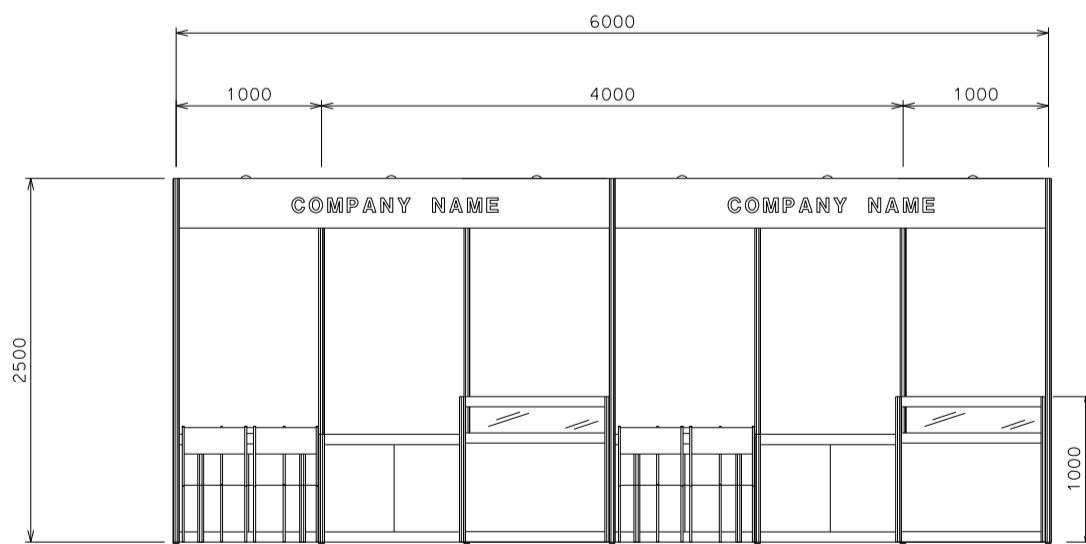

6M x 3M Standard Booth (Option B)

六米乘三米標準攤位(選項B)

PLAN

PERSPECTIVE VIEW

FRONT ELEVATION

BOOTH SPECIFICATION		QTY
	Lockable cabinet (1mL x 0.5mD x 0.75mH)	6
	Meeting table (0.7mL x 0.7mD x 0.75mH)	2
	TABLE SHOWCASE COUNTER (1mL x 0.5mD x 1mH)	2
	Black leather chair	6
	23W energy saving lamp spotlight (yellow)	6
	23W energy saving lamp Longarmed spotlight (yellow)	4
	500w Square pin power socket	2
	RUBBISH BIN	2

6M x 3M Standard Booth (Left Corner) (Option B)

六米乘三米標準攤位 (左邊角位) (選項B)

PLAN

PERSPECTIVE VIEW

FRONT ELEVATION

BOOTH SPECIFICATION		QTY
	Lockable cabinet (1mL x 0.5mD x 0.75mH)	6
	Meeting table (0.7mL x 0.7mD x 0.75mH)	2
	TABLE SHOWCASE COUNTER (1mL x 0.5mD x 1mH)	2
	Black leather chair	6
	13W LED lamp spotlight (yellow)	6
	13W LED lamp Longarmed spotlight (yellow)	4
	500w Square pin power socket	2
	RUBBISH BIN	2

*The Hong Kong Trade Development Council reserves the right to change the configuration if necessary.

*如有需要，香港貿易發展局有權更改攤位結構。

6M x 3M Standard Booth (Right Corner) (Option B)

六米乘三米標準攤位 (右邊角位) (選項B)

PLAN

PERSPECTIVE VIEW

FRONT ELEVATION

BOOTH SPECIFICATION		QTY
	Lockable cabinet (1mL x 0.5mD x 0.75mH)	6
	Meeting table (0.7mL x 0.7mD x 0.75mH)	2
	TABLE SHOWCASE COUNTER (1mL x 0.5mD x 1mH)	2
	Black leather chair	6
	13W LED lamp spotlight (yellow)	6
	13W LED lamp Longarmed spotlight (yellow)	4
	500w Square pin power socket	2
	RUBBISH BIN	2