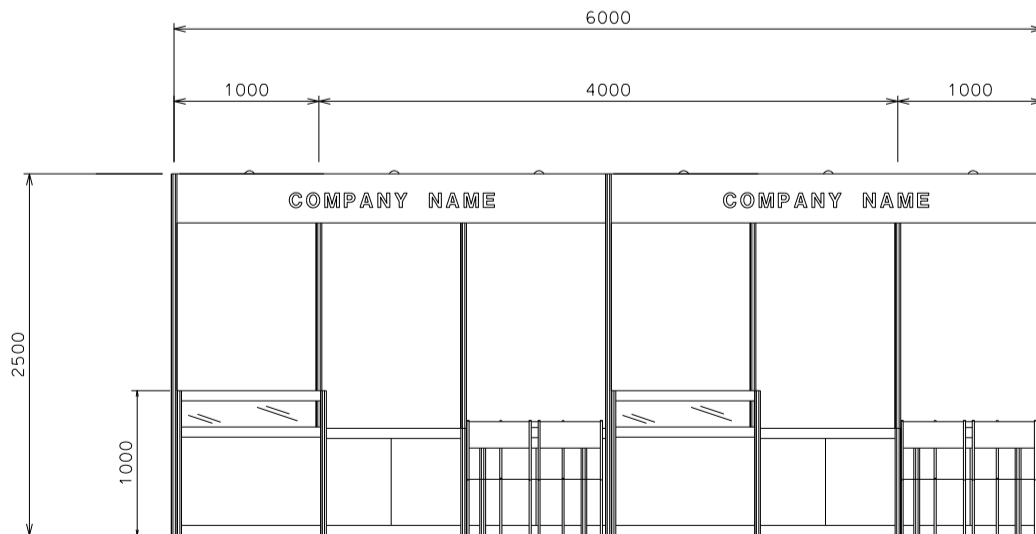

6M x 3M Standard Booth (Option B)

六米乘三米標準攤位(選項B)

PLAN

PERSPECTIVE VIEW

FRONT ELEVATION

BOOTH SPECIFICATION		QTY
	Lockable cabinet (1mL x 0.5mD x 0.75mH)	6
	Meeting table (0.7mL x 0.7mD x 0.75mH)	2
	TABLE SHOWCASE COUNTER (1mL x 0.5mD x 1mH)	2
	Black leather chair	6
	23W energy saving lamp spotlight (yellow)	6
	23W energy saving lamp Longarmed spotlight (yellow)	4
	500w Square pin power socket	2
	RUBBISH BIN	2

6M x 3M Standard Booth (Left Corner) (Option B)

六米乘三米標準攤位 (左邊角位) (選項B)

PLAN

PERSPECTIVE VIEW

FRONT ELEVATION

BOOTH SPECIFICATION		QTY
	Lockable cabinet (1mL x 0.5mD x 0.75mH)	6
	Meeting table (0.7mL x 0.7mD x 0.75mH)	2
	TABLE SHOWCASE COUNTER (1mL x 0.5mD x 1mH)	2
	Black leather chair	6
	13W LED lamp spotlight (yellow)	6
	13W LED lamp Longarmed spotlight (yellow)	4
	500w Square pin power socket	2
	RUBBISH BIN	2

*The Hong Kong Trade Development Council reserves the right to change the configuration if necessary.

*如有需要，香港貿易發展局有權更改攤位結構。

6M x 3M Standard Booth (Right Corner) (Option B)

六米乘三米標準攤位 (右邊角位) (選項B)

PLAN

PERSPECTIVE VIEW

FRONT ELEVATION

BOOTH SPECIFICATION		QTY
	Lockable cabinet (1mL x 0.5mD x 0.75mH)	6
	Meeting table (0.7mL x 0.7mD x 0.75mH)	2
	TABLE SHOWCASE COUNTER (1mL x 0.5mD x 1mH)	2
	Black leather chair	6
	13W LED lamp spotlight (yellow)	6
	13W LED lamp Longarmed spotlight (yellow)	4
	500w Square pin power socket	2
	RUBBISH BIN	2