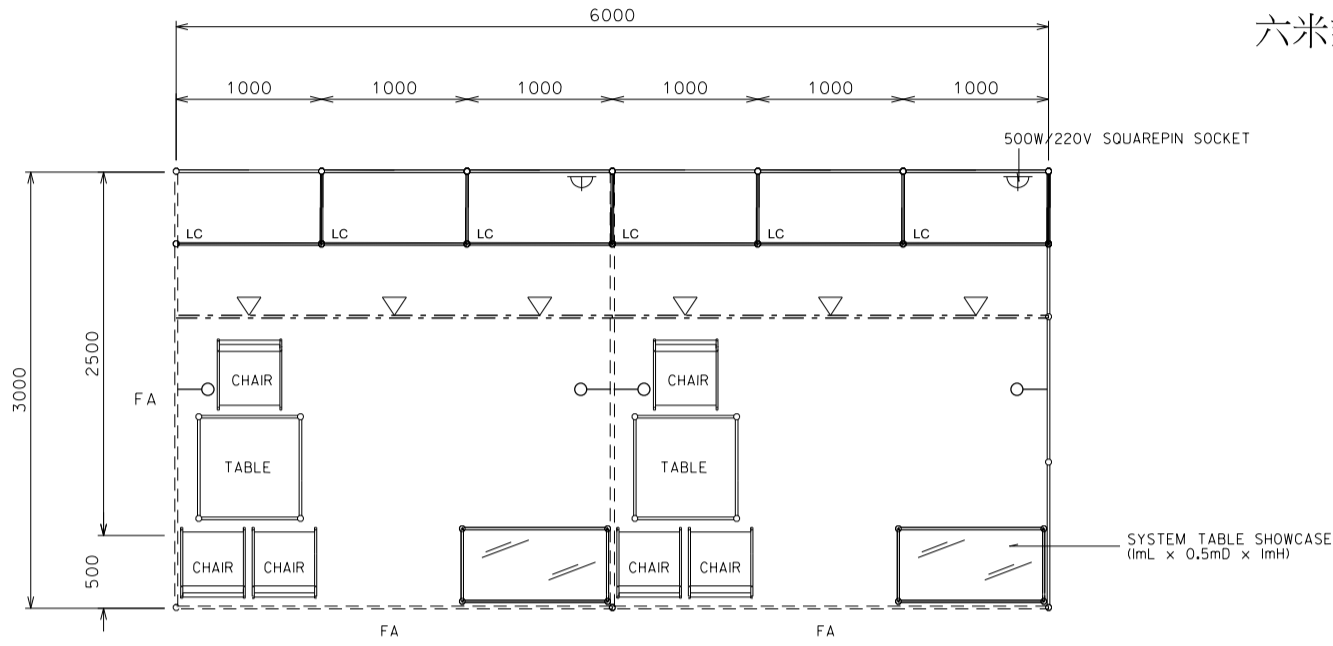

6M x 3M Standard Booth (Option B)

六米乘三米標準攤位(選項B)

PLAN

PERSPECTIVE VIEW

FRONT ELEVATION

BOOTH SPECIFICATION		QTY
	Lockable cabinet (1mL x 0.5mD x 0.75mH)	6
	Meeting table (0.7mL x 0.7mD x 0.75mH)	2
	TABLE SHOWCASE COUNTER (1mL x 0.5mD x 1mH)	2
	Black leather chair	6
	23W energy saving lamp spotlight (yellow)	6
	23W energy saving lamp Longarmed spotlight (yellow)	4
	500w Square pin power socket	2
	RUBBISH BIN	2

6M x 3M Standard Booth (Left Corner) (Option B)

六米乘三米標準攤位 (左邊角位) (選項B)

PLAN

PERSPECTIVE VIEW

FRONT ELEVATION

BOOTH SPECIFICATION		QTY
	Lockable cabinet (1mL x 0.5mD x 0.75mH)	6
	Meeting table (0.7mL x 0.7mD x 0.75mH)	2
	TABLE SHOWCASE COUNTER (1mL x 0.5mD x 1mH)	2
	Black leather chair	6
	13W LED lamp spotlight (yellow)	6
	13W LED lamp Longarmed spotlight (yellow)	4
	500w Square pin power socket	2
	RUBBISH BIN	2

*The Hong Kong Trade Development Council reserves the right to change the configuration if necessary.

*如有需要，香港貿易發展局有權更改攤位結構。

6M x 3M Standard Booth (Right Corner) (Option B)

六米乘三米標準攤位 (右邊角位) (選項B)

PLAN

PERSPECTIVE VIEW

FRONT ELEVATION

BOOTH SPECIFICATION		QTY
	Lockable cabinet (1mL x 0.5mD x 0.75mH)	6
	Meeting table (0.7mL x 0.7mD x 0.75mH)	2
	TABLE SHOWCASE COUNTER (1mL x 0.5mD x 1mH)	2
	Black leather chair	6
	13W LED lamp spotlight (yellow)	6
	13W LED lamp Longarmed spotlight (yellow)	4
	500w Square pin power socket	2
	RUBBISH BIN	2