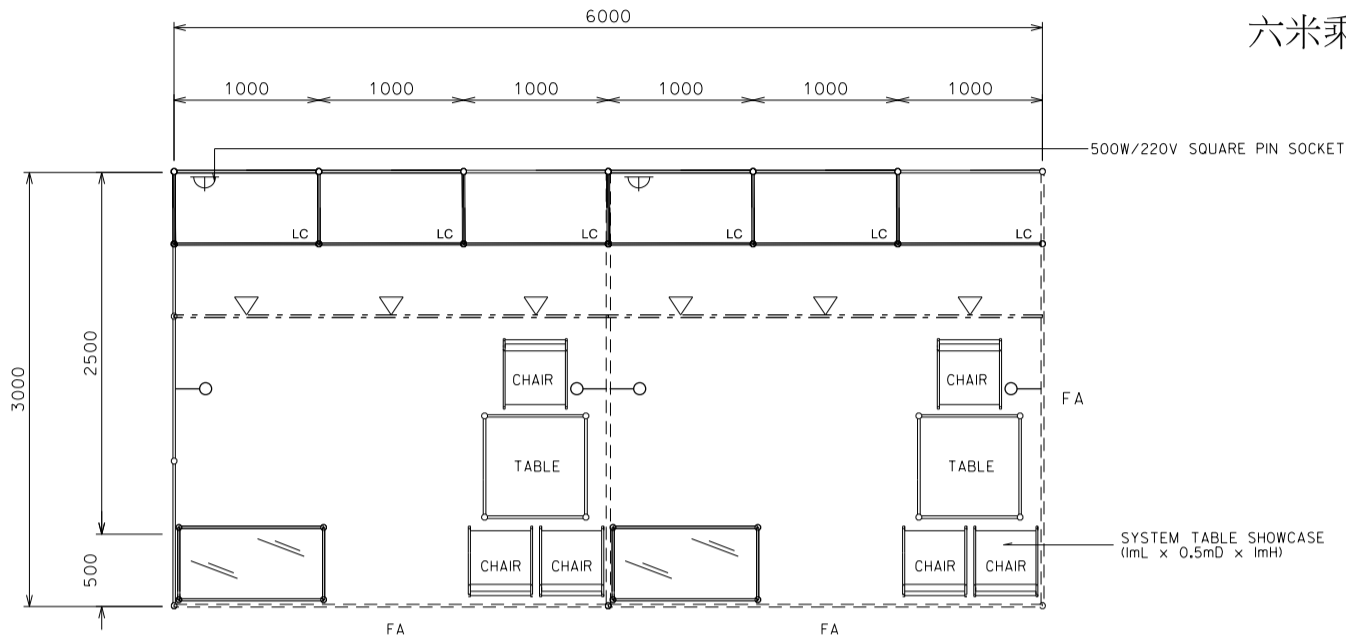

6M x 3M Standard Booth (Option B)

六米乘三米標準攤位(選項B)

PLAN

PERSPECTIVE VIEW

FRONT ELEVATION

BOOTH SPECIFICATION		QTY
	Lockable cabinet (1mL x 0.5mD x 0.75mH)	6
	Meeting table (0.7mL x 0.7mD x 0.75mH)	2
	TABLE SHOWCASE COUNTER (1mL x 0.5mD x 1mH)	2
	Black leather chair	6
	23W energy saving lamp spotlight (yellow)	6
	23W energy saving lamp Longarmed spotlight (yellow)	4
	500w Square pin power socket	2
	RUBBISH BIN	2

6M x 3M Standard Booth (Left Corner) (Option B)

六米乘三米標準攤位 (左邊角位) (選項B)

PLAN

PERSPECTIVE VIEW

FRONT ELEVATION

BOOTH SPECIFICATION		QTY
	Lockable cabinet (1mL x 0.5mD x 0.75mH)	6
	Meeting table (0.7mL x 0.7mD x 0.75mH)	2
	TABLE SHOWCASE COUNTER (1mL x 0.5mD x 1mH)	2
	Black leather chair	6
	13W LED lamp spotlight (yellow)	6
	13W LED lamp Longarmed spotlight (yellow)	4
	500w Square pin power socket	2
	RUBBISH BIN	2

*The Hong Kong Trade Development Council reserves the right to change the configuration if necessary.

*如有需要，香港貿易發展局有權更改攤位結構。

6M x 3M Standard Booth (Right Corner) (Option B)

六米乘三米標準攤位 (右邊角位) (選項B)

PLAN

PERSPECTIVE VIEW

FRONT ELEVATION

BOOTH SPECIFICATION		QTY
	Lockable cabinet (1mL x 0.5mD x 0.75mH)	6
	Meeting table (0.7mL x 0.7mD x 0.75mH)	2
	TABLE SHOWCASE COUNTER (1mL x 0.5mD x 1mH)	2
	Black leather chair	6
	13W LED lamp spotlight (yellow)	6
	13W LED lamp Longarmed spotlight (yellow)	4
	500w Square pin power socket	2
	RUBBISH BIN	2