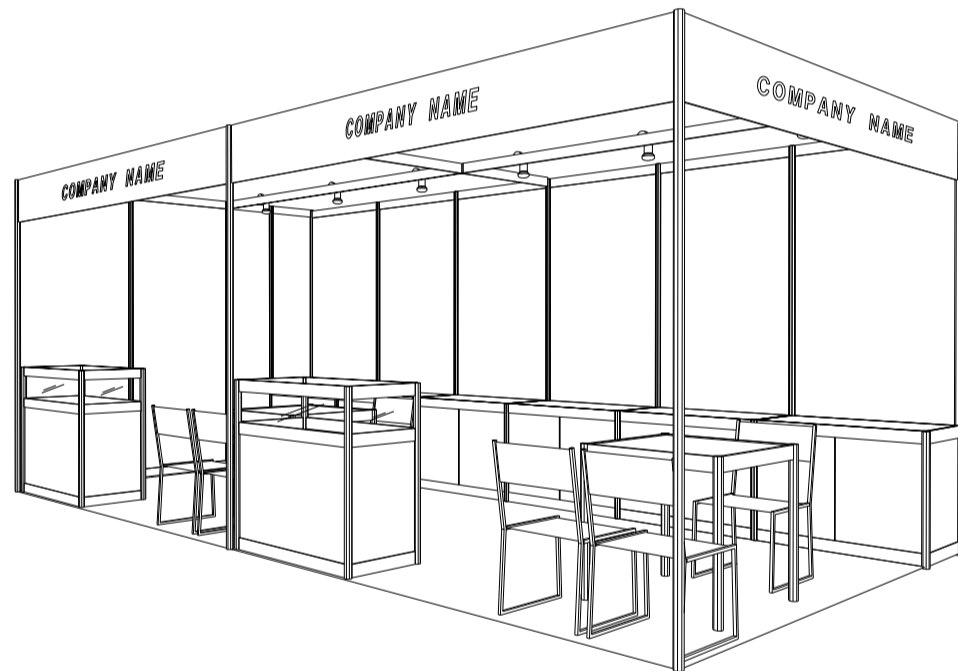

6M x 3M Standard Booth (Option B)

六米乘三米標準攤位(選項B)

PLAN

PERSPECTIVE VIEW

FRONT ELEVATION

BOOTH SPECIFICATION		QTY
	Lockable cabinet (1mL x 0.5mD x 0.75mH)	6
	Meeting table (0.7mL x 0.7mD x 0.75mH)	2
	TABLE SHOWCASE COUNTER (1mL x 0.5mD x 1mH)	2
	Black leather chair	6
	23W energy saving lamp spotlight (yellow)	6
	23W energy saving lamp Longarmed spotlight (yellow)	4
	500w Square pin power socket	2
	RUBBISH BIN	2

6M x 3M Standard Booth (Left Corner) (Option B)

六米乘三米標準攤位 (左邊角位) (選項B)

PLAN

PERSPECTIVE VIEW

FRONT ELEVATION

BOOTH SPECIFICATION		QTY
	Lockable cabinet (1mL x 0.5mD x 0.75mH)	6
	Meeting table (0.7mL x 0.7mD x 0.75mH)	2
	TABLE SHOWCASE COUNTER (1mL x 0.5mD x 1mH)	2
	Black leather chair	6
	13W LED lamp spotlight (yellow)	6
	13W LED lamp Longarmed spotlight (yellow)	4
	500w Square pin power socket	2
	RUBBISH BIN	2

*The Hong Kong Trade Development Council reserves the right to change the configuration if necessary.

*如有需要，香港貿易發展局有權更改攤位結構。

6M x 3M Standard Booth (Right Corner) (Option B)

六米乘三米標準攤位 (右邊角位) (選項B)

PLAN

PERSPECTIVE VIEW

FRONT ELEVATION

BOOTH SPECIFICATION		QTY
	Lockable cabinet (1mL x 0.5mD x 0.75mH)	6
	Meeting table (0.7mL x 0.7mD x 0.75mH)	2
	TABLE SHOWCASE COUNTER (1mL x 0.5mD x 1mH)	2
	Black leather chair	6
	13W LED lamp spotlight (yellow)	6
	13W LED lamp Longarmed spotlight (yellow)	4
	500w Square pin power socket	2
	RUBBISH BIN	2